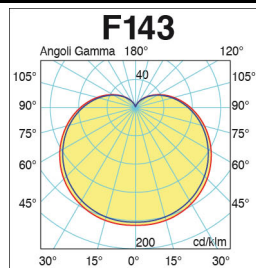

* Excellent light emission

Item Characteristics

Code	DA6015N
Lamp Voltage	220-240 V
Nominal Power	15 W
Base	E27
Flux	1552 LUMEN
Rated Flux	0 LUMEN
Light Tonality	Warm white
Colour temperature	4000 K
Opening beam	220°
Diameter	60 mm
Length	118 mm
Weight	53 g

Performance

Photometry	F143
Irc/Ra	>80
Lifetime	15000 h
Energy Class	A+
kWh/1000h	15
Equivalence with incandescent lamp	102 W

Tech Info

Dimmable	NO
Open fittings	YES
Number of ON-OFF cycles	100000
Power Factor	0,5
Warm-up time up to 60 % of the full light output	Instant Full Light
Lamp start time	<0,2s
LLMMF - Lamp lumen maintenance factor	70
T (°C) Working environment Temp.	-25°C / +35°C
Fulfilled Directives and norms	2011/65/UE * RoHS 2012/19/UE * RAEE 2014/30/UE * Compatibilità Elettromagnetica 2014/35/UE * Bassa Tensione EN 61547 * anno 2010 EN 55015 * anno 2014 EN 61000-3-2 * anno 2007 (+A1/+A2:2011) EN 61000-3-3 * anno 2014 EN 62471 * anno 2010 IEC/TR 62471-2 EN 62031 * anno 2009 (+A1:2013) EN 62560 * anno 2013 EN 60968 * anno 2013 2010/30/EU * Energy Consumption 874/2012 * Regulation for Energy Labelling 2009/125/CE * Progettazione Eco Compatibile 1194/2012 * Progettazione Eco Compatibile

Spectrocolorimetry and Photometry

Eulumdat file for lighting calculations available on the website

Shipping info

Single pack dimensions L x H x D (mm)	60 x 60 x 125
Item barcode	8011905850050
Pack	10 pz
Master barcode	8011905850067