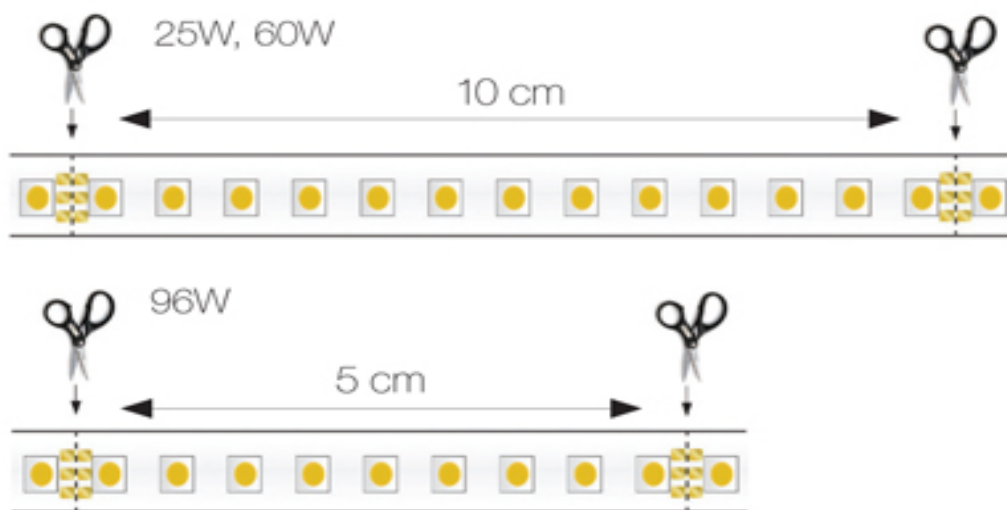

Irc/Ra	>90
Lifetime	30000 h
Energy Class	A
kWh/1000h	106
Equivalence with incandescent lamp	448 W

Tech Info

Dimmable	NO
Operating Position	360°
Power Factor	1
Warm-up time up to 60 % of the full light output	Instant Full Light
Lamp start time	<0,2s
Mercury (mg)	0
LLMMF - Lamp lumen maintenance factor	70
T (°C) Working environment Temp.	-25°C / +35°C
Fulfilled Directives and norms	2011/65/UE * RoHS 2012/19/UE * RAEE 2014/30/UE * Compatibilità Elettromagnetica 2014/35/UE * Bassa Tensione EN 61547 * anno 2010 EN 55015 * anno 2014 EN 61000-3-2 * anno 2007 (+A1/+A2:2011) EN 61000-3-3 * anno 2014 EN 62471 * anno 2010 IEC/TR 62471-2 EN 62031 * anno 2009 (+A1:2013) EN 62560 * anno 2013 EN 60968 * anno 2013 244/2009 * Progettazione Eco Compatibile 2010/30/EU * Energy Consumption 874/2012 * Regulation for Energy Labelling 2009/125/CE * Progettazione Eco Compatibile 1194/2012 * Progettazione Eco Compatibile

Spectrocolorimetry and Photometry

Eulumdat file for lighting calculations available on the website

More InfoTech

File with More InfoTech available on the website